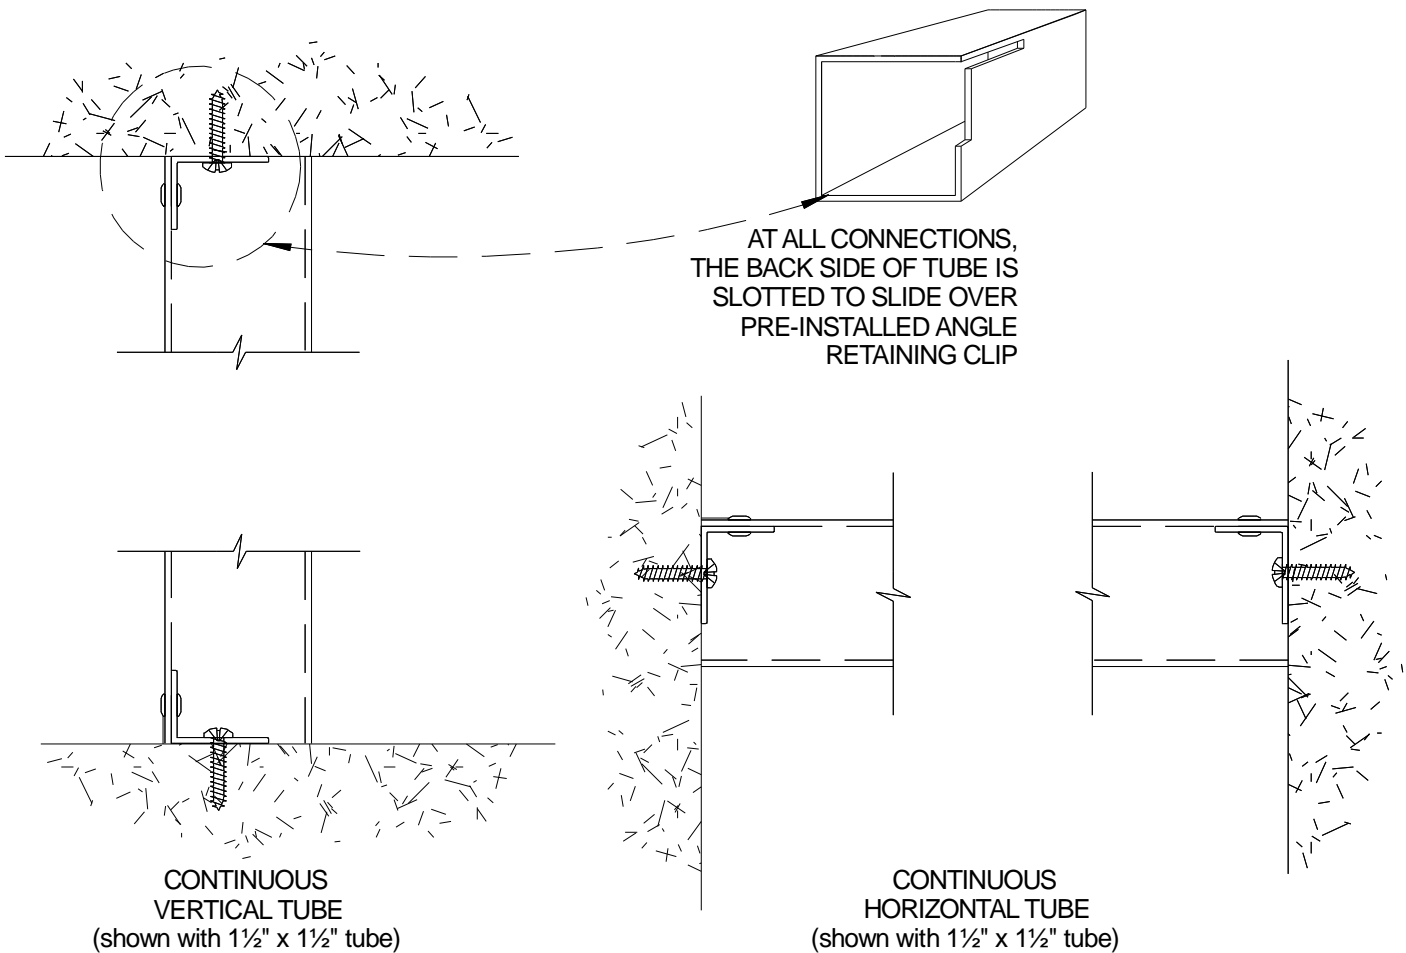

SQUARE TUBE MULLION SYSTEM WITH VERTICAL TUBE
(Standard tubes are 1" x 1" and 1½" x 1½")

SQUARE TUBE MULLION SYSTEM WITH HORIZONTAL TUBE
(Standard tubes are 1" x 1" and 1½" x 1½")

TUBE MULLION DETAILS

SCALE: 6" = 1'-0" (Half Scale)

PRODUCT
TUBE MULLION
CONNECTION DETAILS

DWG. NO.
D-3

Allied Window
Performance Panels®

11111 CANAL ROAD • CINCINNATI, OH 45241 • PH: 800-445-5411, 513-559-1212 • FAX: 513-559-1883 • www.alliedwindow.com • info@alliedwindow.com