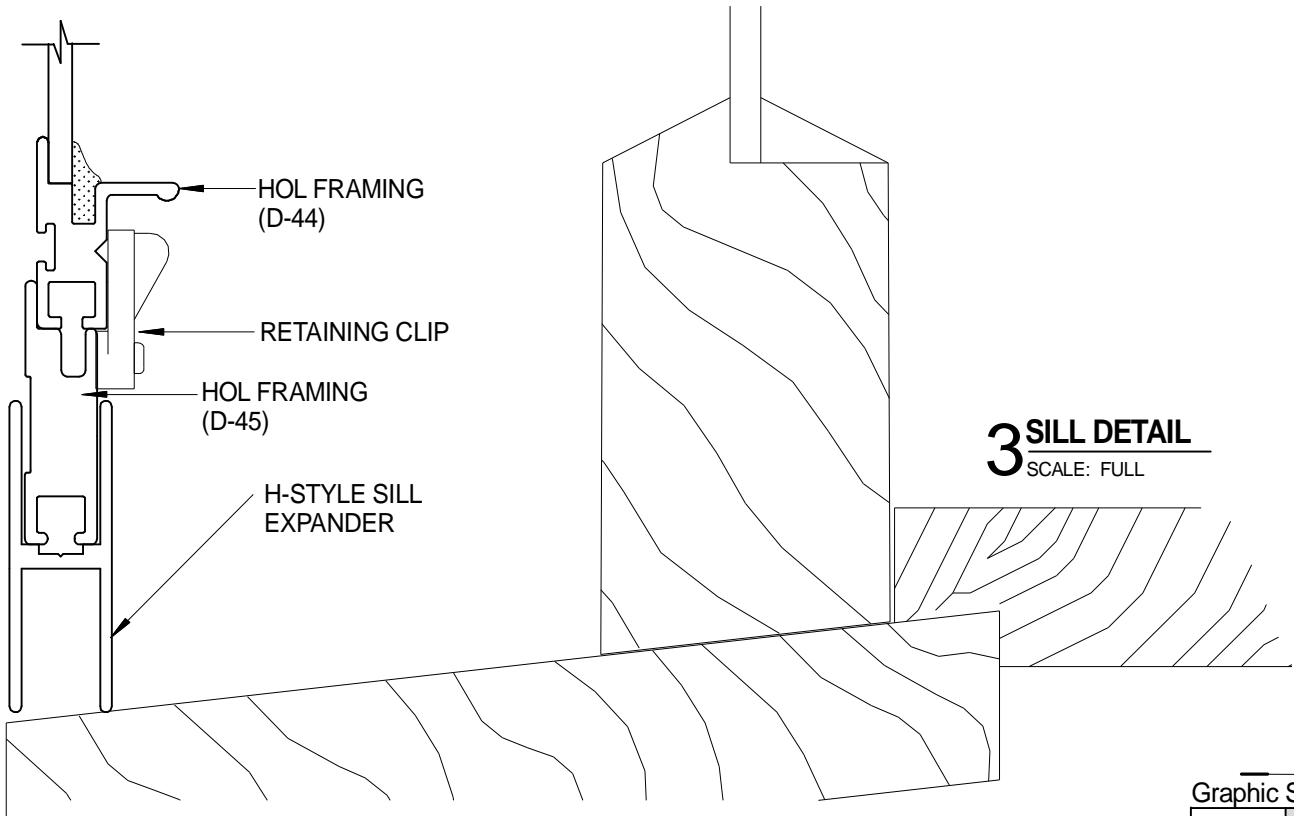

HOL-B NESTED INTO  
1/2" X 3/4" ANGLE

**1 HEAD & JAMB DETAIL**

SCALE: FULL  
JAMB SIMILAR

**4 MUNTIN DETAIL**  
SCALE: FULL

**3 SILL DETAIL**  
SCALE: FULL

NOTE: INTERCHANGEABLE SCREEN AVAILABLE

PRODUCT  
HISTORIC ONE LITE • HOL-B  
EASTERN STYLE CASING (nested)