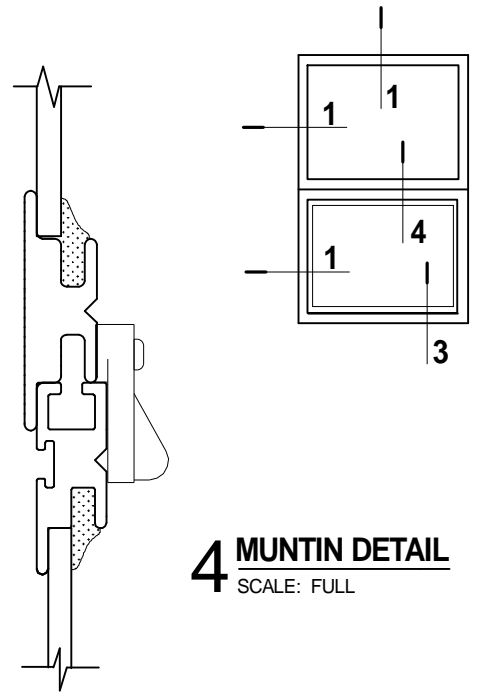

HOL-B NESTED INTO  
1/2" X 3/4" ANGLE

**1 HEAD & JAMB DETAIL**

SCALE: FULL  
JAMB SIMILAR

**4 MUNTIN DETAIL**  
SCALE: FULL

**3 SILL DETAIL**  
SCALE: FULL

NOTE: INTERCHANGEABLE SCREEN AVAILABLE

PRODUCT  
HISTORIC ONE LITE • HOL-B  
EASTERN STYLE CASING (nested)