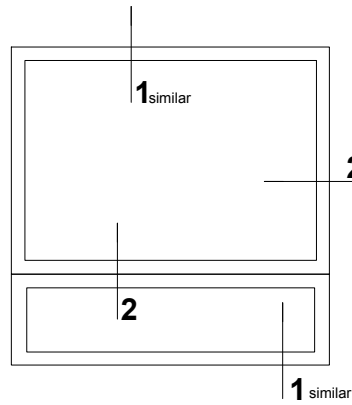

COMMON SIDE VIEW

COMMON FRONT VIEW

## BASKET SCREEN ELEVATION VIEWS

ALL BASKET SCREENS ARE CUSTOM MANUFACTURED.  
 VIRTUALLY ANY SIZE, SHAPE OR CONFIGURATION IS POSSIBLE.  
 NUMEROUS MOUNTING METHODS/HARDWARE AVAILABLE.

**1 JAMB DETAIL**  
 SCALE: FULL  
 HEAD and SILL SIMILAR

TYPICAL CORNER FABRICATION  
 USING 1/2" X 3/4" ANGLE AND  
 APPROPRIATE ANCHORS

**2 CORNER DETAIL**  
 SCALE: FULL

PRODUCT  
**BASKET SCREEN**  
**S-102 FRAMING**

DWG. NO.  
**I-6**

**Allied Window**  
**Performance Panels™**