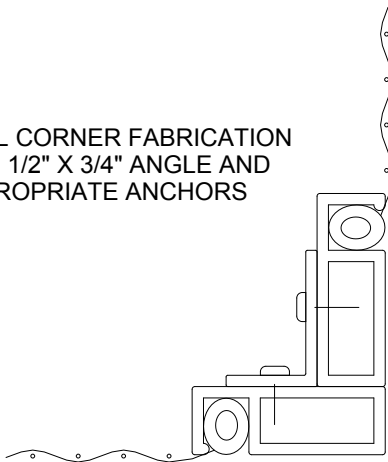

## BASKET SCREEN ELEVATION VIEWS

ALL BASKET SCREENS ARE CUSTOM MANUFACTURED.  
 VIRTUALLY ANY SIZE, SHAPE OR CONFIGURATION IS POSSIBLE.  
 NUMEROUS MOUNTING METHODS/HARDWARE AVAILABLE.

**1 JAMB DETAIL**  
 SCALE: FULL  
 HEAD and SILL SIMILAR

TYPICAL CORNER FABRICATION  
 USING 1/2" X 3/4" ANGLE AND  
 APPROPRIATE ANCHORS

**2 CORNER DETAIL**  
 SCALE: FULL

PRODUCT  
**BASKET SCREEN**  
**S-102 FRAMING**

DWG. NO.  
**I-6**

**Allied Window**  
**Performance Panels™**