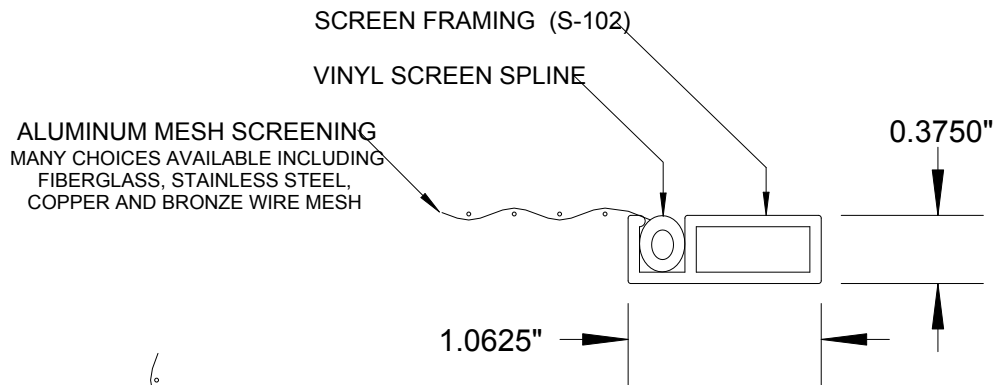

1 JAMB DETAIL
SCALE: FULL
HEAD and SILL SIMILAR